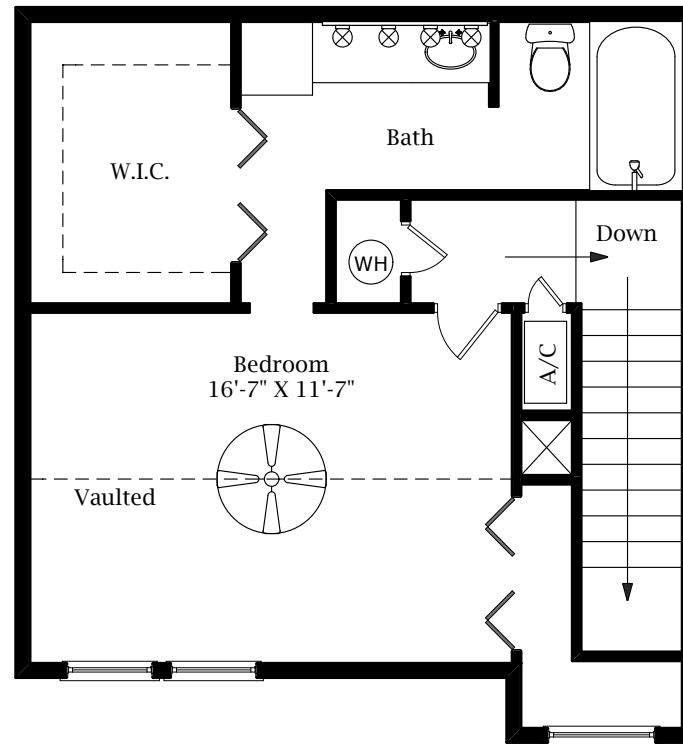

The Berkshire
 1 Bedroom 1 Bath 1 Half Bath
 1049 sq/ft

253 Ashley Park Dr, Plano, TX 75074
 ☎ 972.423.2789 | fax ☎ 972.578.1570
www.MyAshleyPark.com

First Floor

Second Floor

Floor plans, features, amenities, room sizes and square footages are approximate and subject to variances and changes.