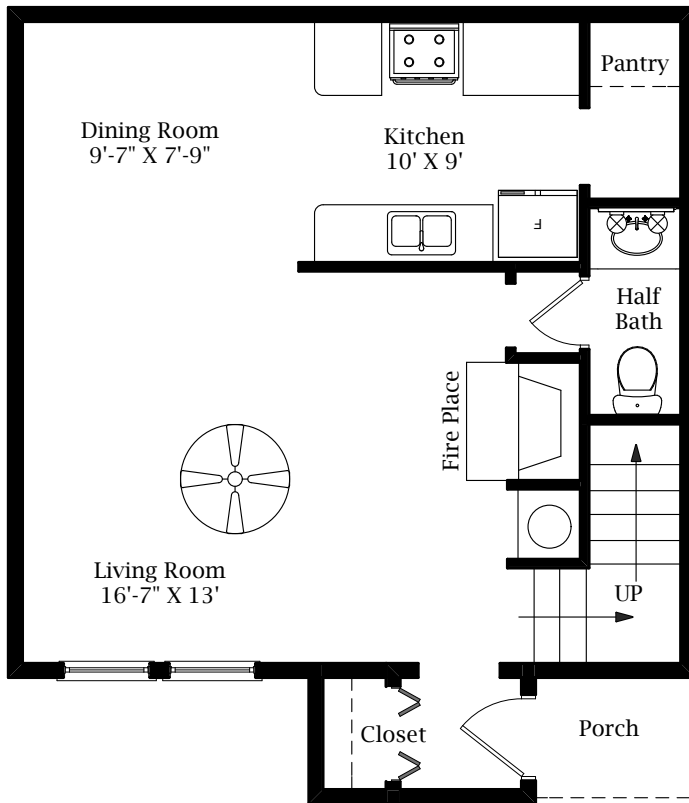

The Berkshire
 1 Bedroom 1 Bath 1 Half Bath
 1049 sq/ft

253 Ashley Park Dr, Plano, TX 75074
 ☎ 972.423.2789 | fax ☎ 972.578.1570
www.MyAshleyPark.com

First Floor

Second Floor

Floor plans, features, amenities, room sizes and square footages are approximate and subject to variances and changes.