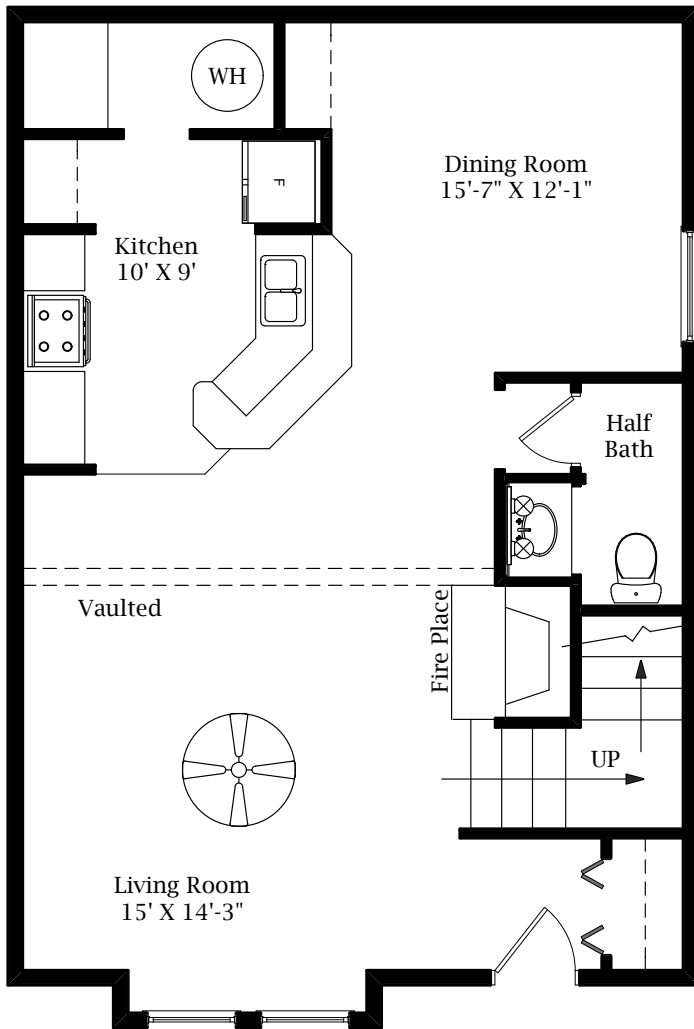

The Cambridge  
 1 Bedroom 1 Bath 1 Half Bath  
 948 sq/ft

253 Ashley Park Dr, Plano, TX 75074  
 ☎ 972.423.2789 | fax ☎ 972.578.1570  
 www.MyAshleyPark.com

First Floor

Second Floor

Floor plans, features, amenities, room sizes and square footages are approximate and subject to variances and changes.