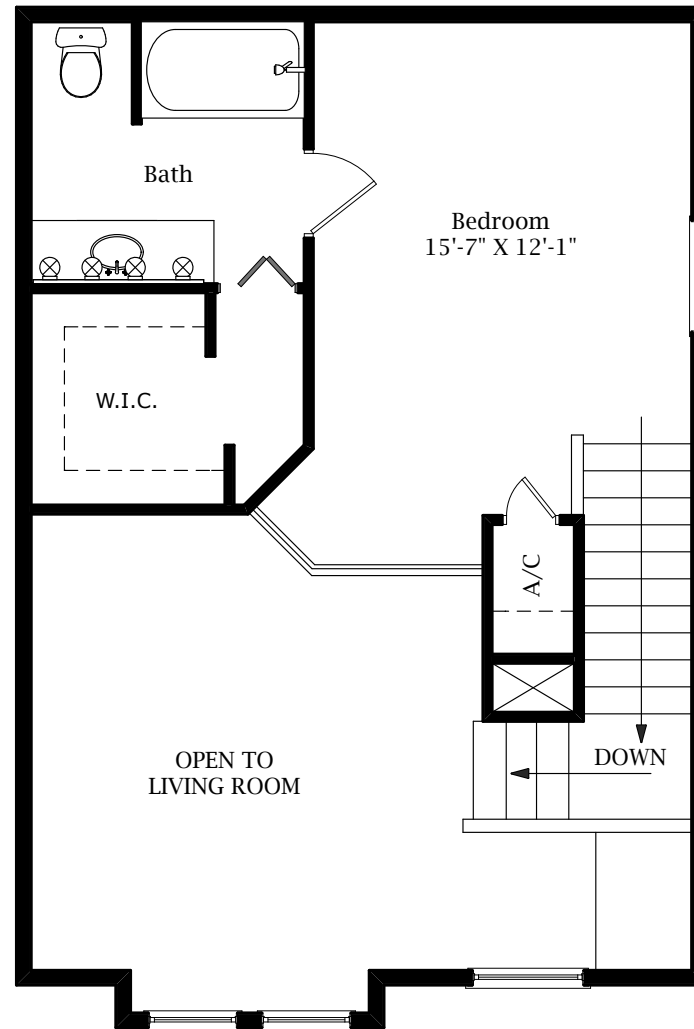

The Cambridge  
 1 Bedroom 1 Bath 1 Half Bath  
 948 sq/ft

253 Ashley Park Dr, Plano, TX 75074  
 ☎ 972.423.2789 | fax ☎ 972.578.1570  
 www.MyAshleyPark.com

First Floor

Second Floor

Floor plans, features, amenities, room sizes and square footages are approximate and subject to variances and changes.