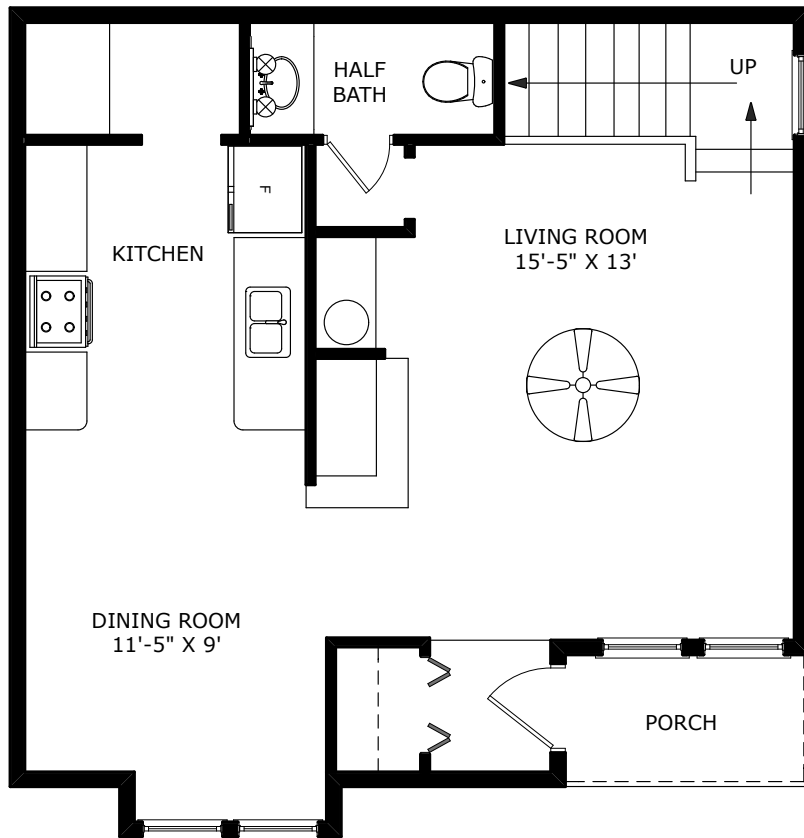

The Windermere  
 2 Bedroom 1 Bath 1 Half Bath  
 1107 sq/ft

253 Ashley Park Dr, Plano, TX 75074  
 ☎ 972.423.2789 | fax ☎ 972.578.1570  
 www.MyAshleyPark.com

First Floor

Second Floor