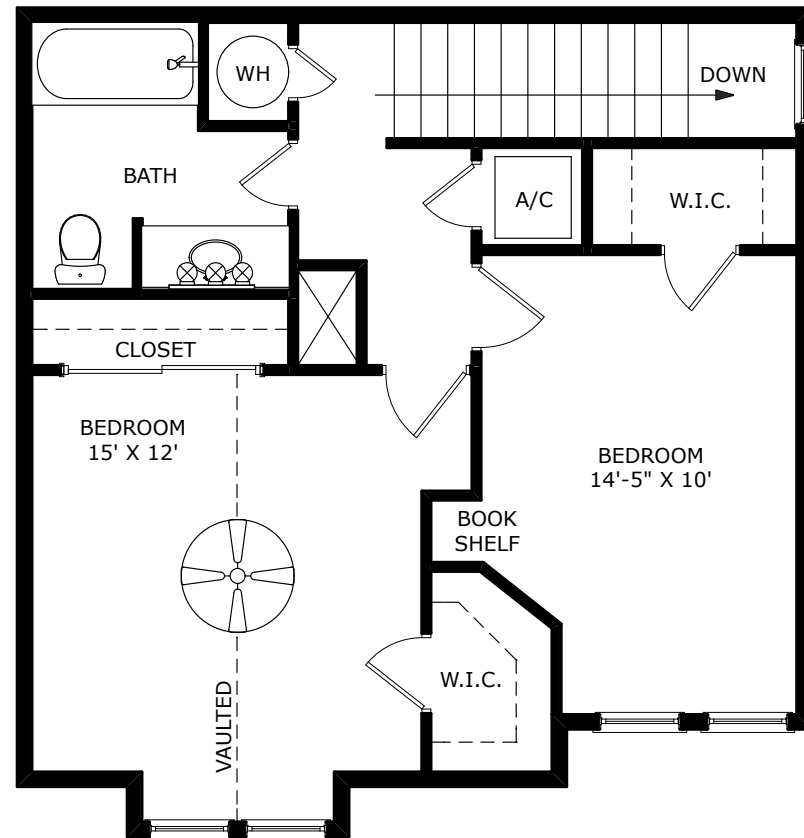

The Windermere  
 2 Bedroom 1 Bath 1 Half Bath  
 1107 sq/ft

253 Ashley Park Dr, Plano, TX 75074  
 ☎ 972.423.2789 | fax ☎ 972.578.1570  
 www.MyAshleyPark.com

First Floor

Second Floor