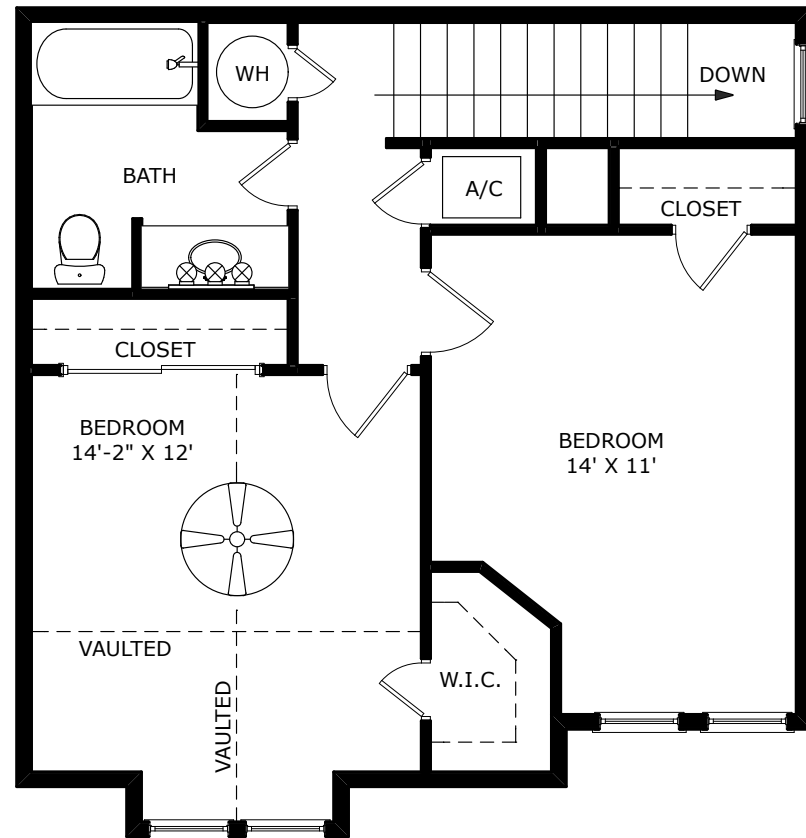

The Yorkshire
 2 Bedroom 1 Bath 1 Half Bath
 1122 sq/ft

253 Ashley Park Dr, Plano, TX 75074
 ☎ 972.423.2789 | fax ☎ 972.578.1570
 www.MyAshleyPark.com

First Floor

Second Floor