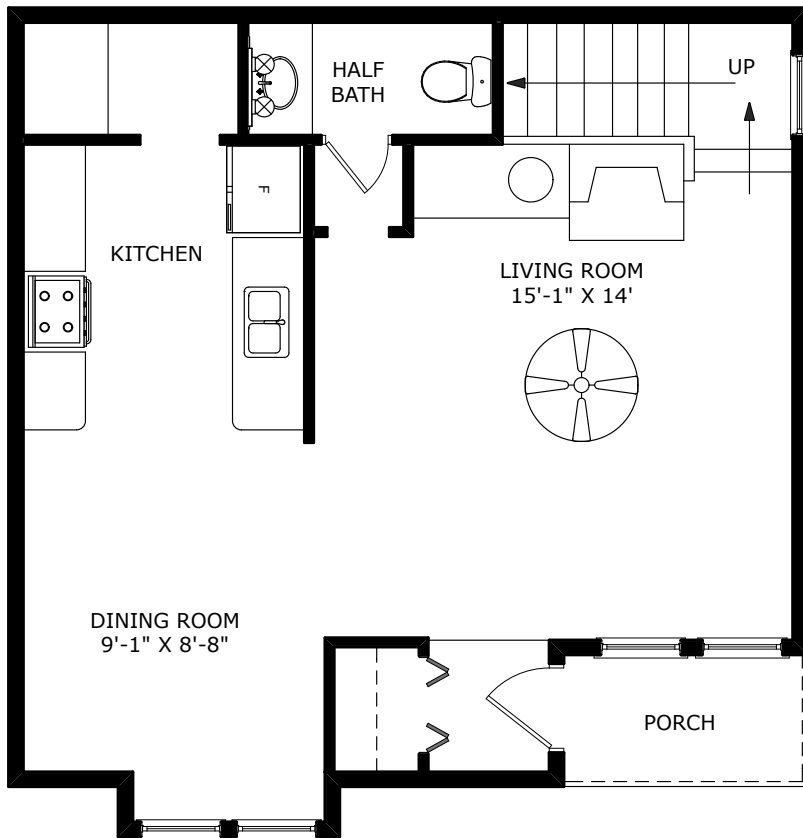

The Yorkshire
 2 Bedroom 1 Bath 1 Half Bath
 1122 sq/ft

253 Ashley Park Dr, Plano, TX 75074
 ☎ 972.423.2789 | fax ☎ 972.578.1570
 www.MyAshleyPark.com

First Floor

Second Floor